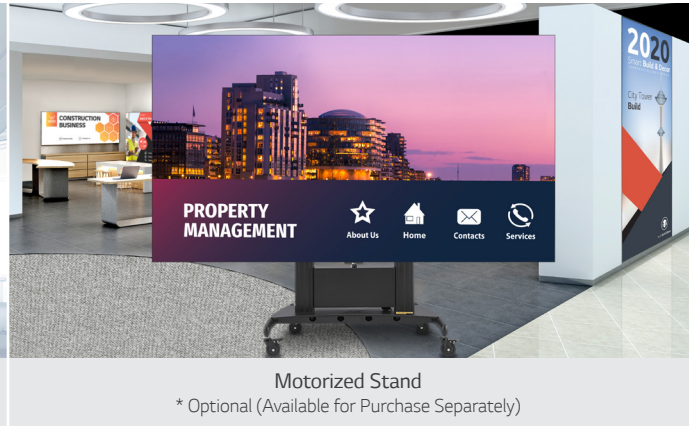

Motorized Stand

* Optional (Available for Purchase Separately)

DEDICATED INSTALLATION ACCESSORIES

Unlike some signage products that are delivered in cardboard boxes wrapped on shipping pallets, this model ships ready-to-assemble in a professional, wheeled flight case making it easier to transport inside your facility without the need for a pallet jack. The all-in-one case includes every component necessary, including the landscape wall mount and tools for installation. Also available for this screen is a mobile stand on wheels. The stand has a motorized height adjustment that allows you to easily change the height of the display over a foot and a half to comfortably accommodate either sitting or standing audiences.