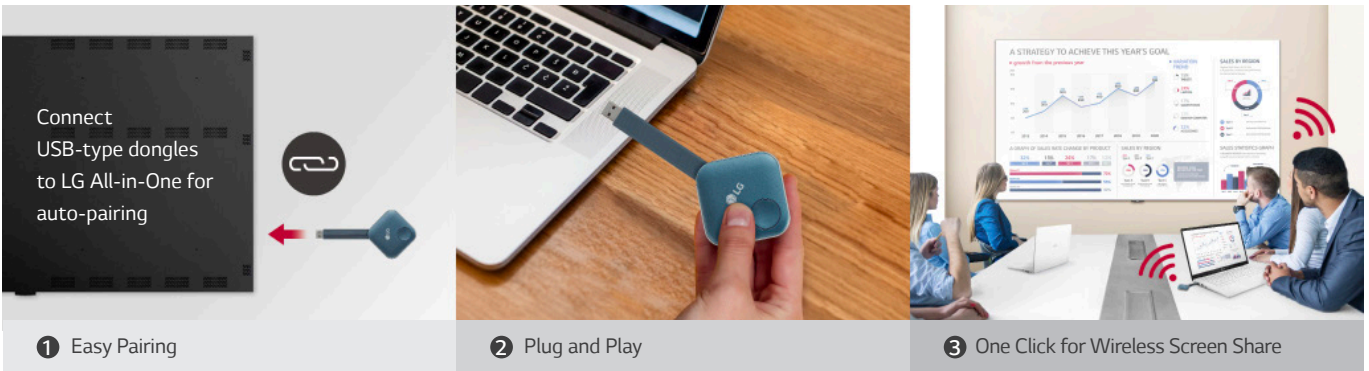

Easy Installation Quick Maintenance

Compatible with LG Magic Remote

Cabinet	LAEC
Inch	136"
Pixel Pitch	1.56 mm
Brightness	500 nits
Screen Resolution	1,920 × 1,080
Serviceability	Front
Speaker	Built-in
Controller	Embedded

All-in-One LED SCREEN

The LAEC is a 136-inch all-in-one large-screen package that includes an embedded controller, easy-to-reach HDMI connectors and a built-in speaker. You can think simply about this LG DVLED screen, because after the simple installation process, all you need to do is to turn on the screen with the remote control like a home TV.

QUICK MAINTENANCE

Front-access service allows LED modules to be detached simply with the included magnetic tool and replaced quickly without cabling.

LG One:Quick_{Share} SCREEN SHARING SOLUTION

LG One:Quick Share is a wireless screen sharing solution available on the LAEC series, using a USB accessory and its software app. Simply share your PC screen to the display pressing the USB accessory button and adjust basic setting values (volume, picture mode, auto bright, etc.) of the connected display as needed without a remote control. The software also features Office Meeting Mode* which automatically displays the meeting agenda and notes before the meeting starts.

The installation process of the All-in-one Essential series is very simple. After securing two cabinets which are included in the flight kit, attach each LED display module to them. Lastly, plug in the power cable. This hassle-free installation saves time and labor, thereby making users handle the LED screen with ease. In addition, the fact that this massive 136" screen only uses two cabinets helps minimize variations.