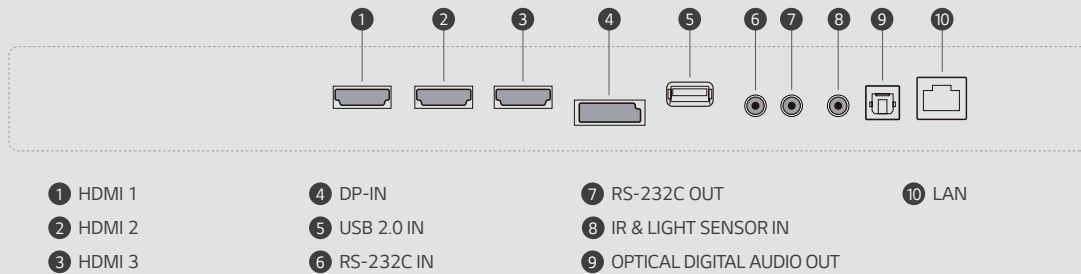

CONNECTIVITY

* Jack Panels may differ from the above image, so please contact LG sales team to verify before ordering.