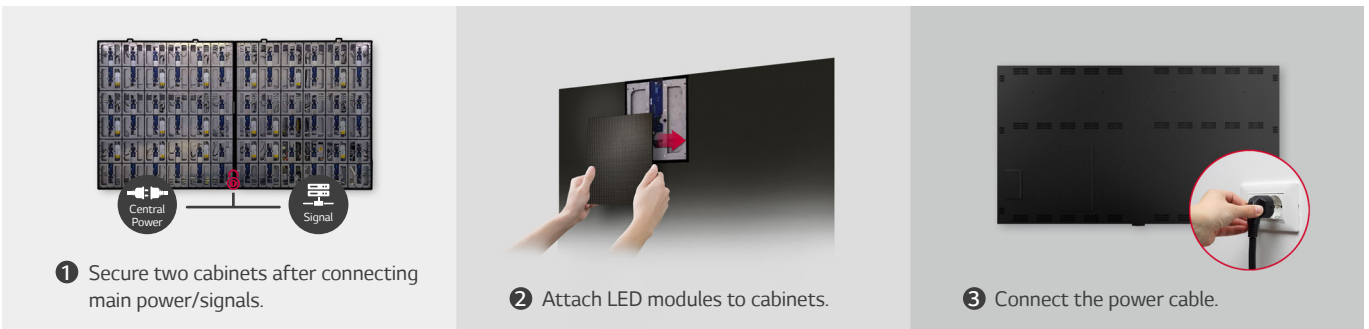

EASY INSTALLATION

The installation process of the All-in-one Essential series is very simple. After securing two cabinets which are included in the flight kit, attach each LED display module to them. Lastly, plug in the power cable. This hassle-free installation saves time and labor, thereby making users handle the LED screen with ease. In addition, the fact that this massive 136" screen only uses two cabinets helps minimize variations.