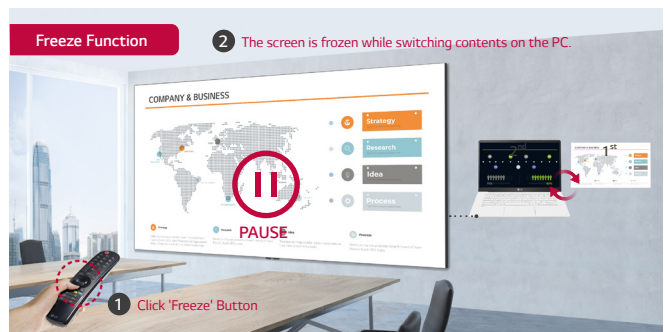

REAL-TIME LG ConnectedCare

Maintenance is easy and fast with the optional LG ConnectedCare* service, a cloud service solution provided by LG. It remotely manages the status of displays in client workplaces for fault diagnosis.

* The availability of LG ConnectedCare differs by region.

Compatible with AV Control Systems

The LAEC series supports Crestron Connected®* for compatibility with professional AV controls.

* Initial setting from display is required for Crestron Connected® compatibility.